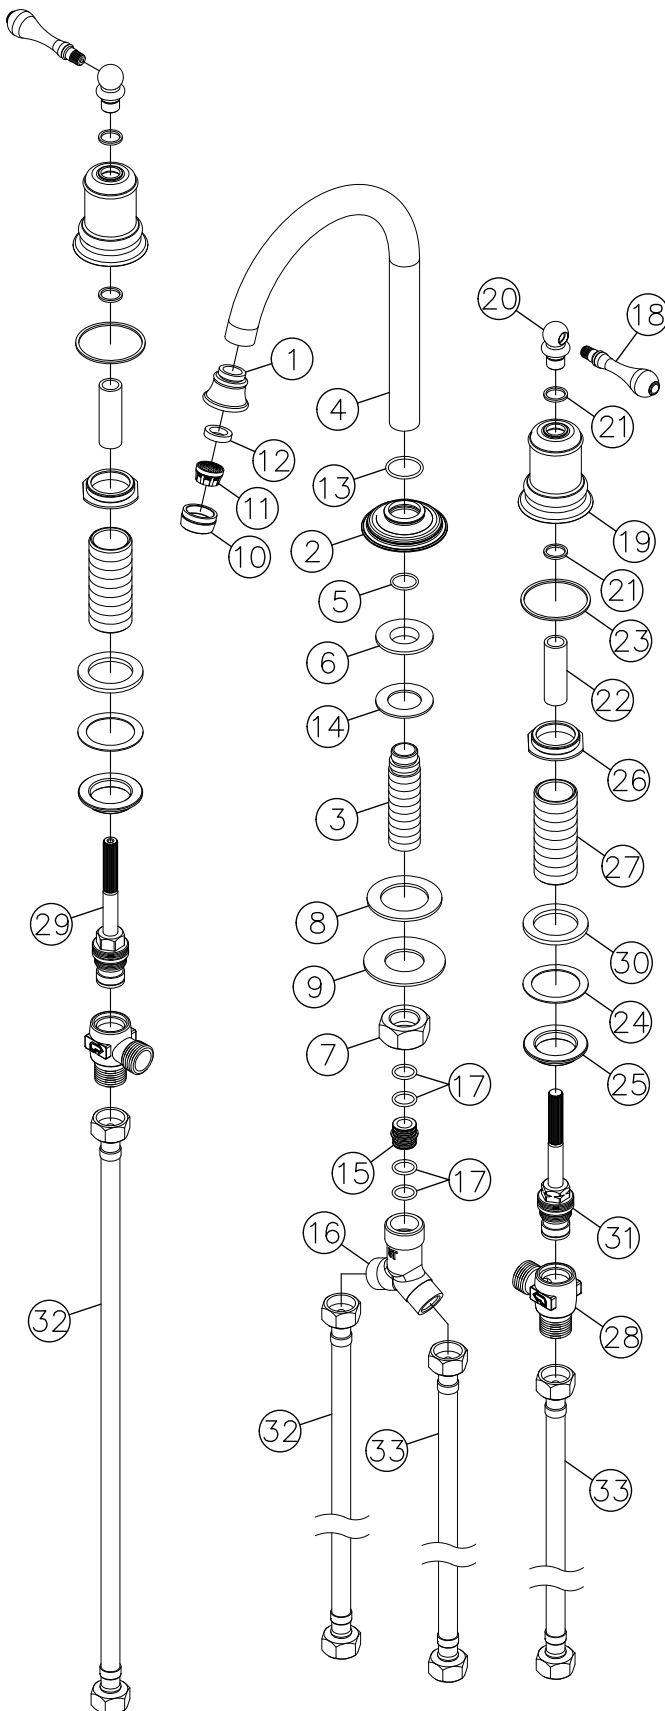

Two-Handle Basin Faucet 5703-91-80CP

NO	Part NO.	Part Name	QTY
1	0703-D1-62CP	Aerator Housing	1
2	0703-FF-22CP	Flange	1
3	0703-FX-62CR	Thread	1
4	0703-H4-77CJ	Gooseneck Spout	1
5	0874-9D-5101	O-Ring	1
6	0919-MF-68CR	Thread Tube Base	1
7	0790-H3-68RB	Hex Nut	1
8	C027-00-5100	Gasket	1
9	E054-00-38ZP	Washer	1
10	0803-AE-62CP	Aerator Shell	1
11	0874-C6-7900	Aerator	1
12	D051-00-5101	Washer	1
13	C194-00-5100	O-Ring	1
14	D041-00-5100	PDM Bracket	1
15	0790-H2-62CR	Adapter	1
16	0920-G7-63RB	Tee Joint	1
17	C093-00-5101	O-Ring	4
18	0703-BL-68CP	Handle Lever	2
19	0703-ZA-22CP	Handle Base	2
20	0703-ZB-68CP	Handle	2
21	0752-A9-5200	Washer	4
22	0874-ZD-68CR	Connector	2
23	YG26-RJ-5100	Bracket	2
24	0755-KS-5400	Washer	2
25	0874-9Q-22CR	Hex Nut	2
26	0874-ZJ-68CR	Fixing Nut	2
27	0920-G0-68CR	Thread Tube	2
28	0874-T0-61CR	Tee Joint	2
29	0920-ZL-79F0	Ceramic Cartridge	1
30	C003-00-5100	Rubber Gasket	2
31	0920-ZR-79F0	Ceramic Cartridge	1
32	S045-FF-79F1	Braided Hose	2
33	S045-FF-79F2	Braided Hose	2