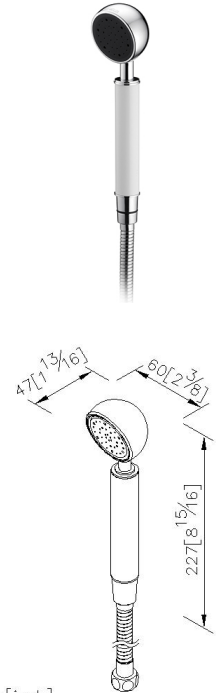

Hand Shower 6903-9S-81CW

INTRODUCTION:

The water ladle is a washing appliance from ancient time till modern day life. JUSTIME Team has integrated the water ladle image with the design concept to reproduce the tradition, regenerating the old spirit. We hope users will associate this Toilet Spray with traditional culture and life style. JUSTIME sincerely hopes the design will be popular among everyone- reminding adults of the past about the original charming and also making kids experience the beauty of traditional and modern times.

DESCRIPTION:

- 1.The spray head of hand shower can be removed easily by easy-tool provided for cleaning.
- 2.The optional check valve and flow restrictor could be added into the handshower.
- 3.Elastic shower hose can be extended from 1.5 meter to 2 meter and stand 15Kg/cm2 water pressure.
- 4.Brass with Chrome plated meets ASTM-SC2 standard.
- 5.Casting material meets ISO CuZn40Pb Standard