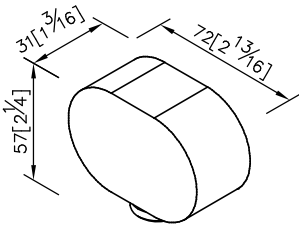

**Supply Elbow**  
0920-AD-22CP

- 1.Brass of forging body meets JIS 3771 standard.
- 2.Premium metal construction for durability.
- 3.Justime finishes resist corrosion and tarnish.
- 4.Finish meets the standard of ASTM-SC2.
- 5.Thread: G 1/2.
- 6.Coordinates with other products in 6920 collection.

unit: mm[inch]