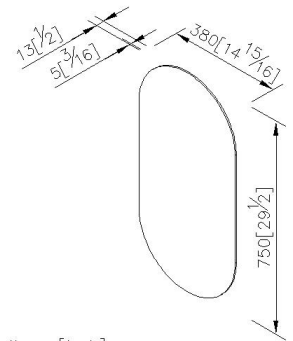

Simple

Mirror

0920-76-4000

INTRODUCTION:

Simple and elegant design of base brings the fashion into the bathroom space. Bathroom accessories present the artistic tension and show more marvelous beauty.

DESCRIPTION:

- 1.Mirror 750*380*5mm.
- 2.Explosion-proof membrane (made in Germany) over the entire backside, mirror fragments won't fall down when it gets broken.
- 3.With screw bag.
- 4.Coordinates with other JUSTIME products in any collections.

unit:mm[inch]

Certification:

Fixing Kits:

- SUS 304 Stainless Steel Screws*2
- Plastic Anchors*2
- Material of Wall Mount Bracket: Steel with zinc plating*2

AWARD: