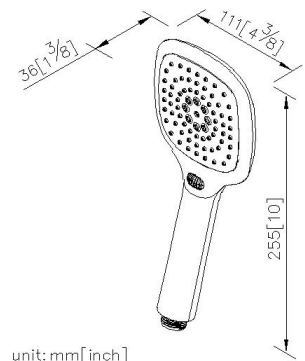

Hand Shower
0904-9S-79CP

INTRODUCTION:

A comprehensive design conception brings the function and esthetics to product. The square shape shows the beauty of simplicity. 3 Functions hand shower brings the enjoyable and comfortable shower time to user.

DESCRIPTION:

- 1.Hand shower is with multi-mode.
- 2.Plastic plated surface pass salt spray test CASS 4 hours.
- 3.Conform 2.2 GPM max.
- 4.The optional check valve and flow restrictor could be added into the handshower.
- 5.3 spray modes of hand shower: 1.Saturating spray 2.Massage spray 3.Saturating & massage spray.