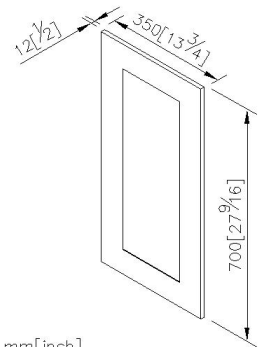

Mirror

0893-76-7900

INTRODUCTION:

Simple and elegant design of base frame brings the fashion into the bathroom space. 6893 bathroom accessories present the artistic tension and show more marvelous beauty.

DESCRIPTION:

- 1.Mirror 700*350*12mm.
- 2.Explosion-proof membrane (made in Germany) over the entire backside, mirror fragments won't fall down when it gets broken.
- 3.Mirror frame with stainless steel, provide more durability.
- 4.With screw bag.
- 5.Coordinates with other JUSTIME products in any collections.