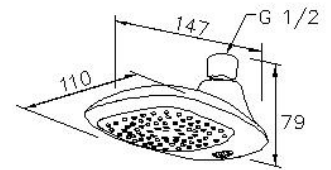

**Simple**

**Showerhead**  
**0876-AS-79CP**

**INTRODUCTION:**

For modern times, modeling and beauty are not the only demands. The product with "varied function" and "convenience" become the main demands of consumers. The round shape of Showerhead displays the beauty of noblesse. Showerhead provides enjoyment of ease and comfort.

**DESCRIPTION:**

1.Size: 147 \* 110 \* 79mm

unit:mm

**Certificaion:**

**Fixing Kits:**

1.N/A

**AWARD:**