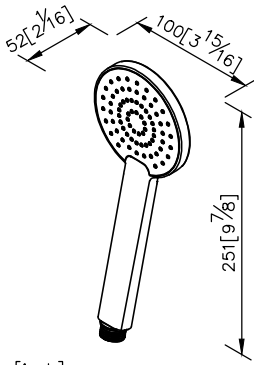

**Hand Shower**  
**0876-9S-79CP**

1. Chrome plated finish on plastic surface passes salt spray test CASS for 4 hours.
2. Conform 2.2 GPM max water flow rate.
3. The optional check valve and flow restrictor could be added into the handshower by request.

unit: mm[inch]