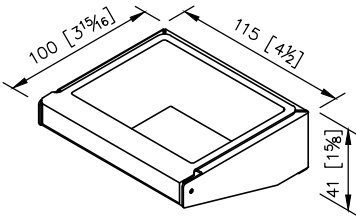

Ash Tray 0810-AA-7900

1. Polished stainless steel meets SUS 304 standard
2. Premium metal construction for durability
3. Justime finishes resist corrosion and tarnish
4. Dimension: (W)115mm x (H)42mm x (D)100mm

unit: mm[inch]