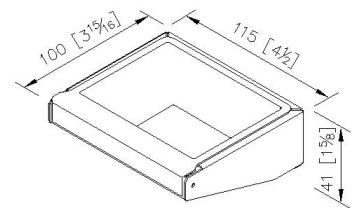

Simple

Ash Tray 0810-AA-7900

INTRODUCTION:

The polished surface with concise style, it brightened up the environment.

DESCRIPTION:

1. Polished stainless steel meets SUS 304 standard
2. Premium metal construction for durability
3. Justime finishes resist corrosion and tarnish
4. Dimension: (W)115mm x (H)42mm x (D)100mm

unit: mm[inch]

Certification:

Fixing Kits:

1. Screw: Steel With Zinc Plating*3

AWARD: