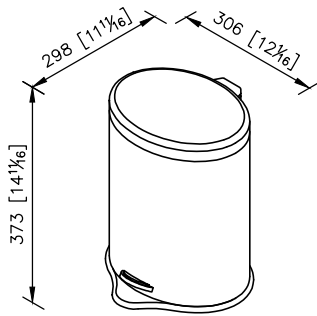

Garbage Can - Oval Shape
0806-47-7900

1. Stainless steel body meets SUS430 standard
2. Premium metal construction for durability
3. Justime finishes resist corrosion and tarnish
4. Capacity: 12L
5. Coordinates with other products in any collections

unit: mm[inch]