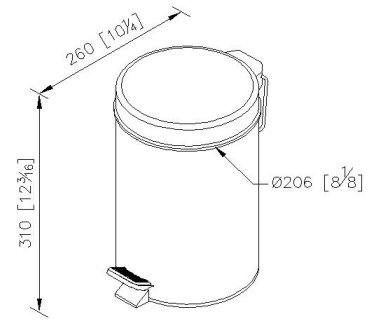

#### DESCRIPTION:

1. Stainless steel body meets SUS304 standard
2. Premium metal construction for durability
3. Justime finishes resist corrosion and tarnish
4. Capacity: 5L
5. Coordinates with other products in any collections