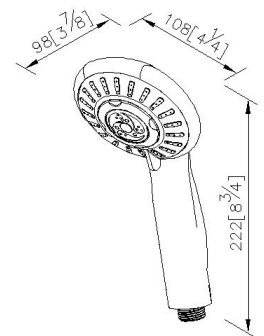

Hand Shower
0766-9S-79CP

INTRODUCTION:

A comprehensive design conception brings the function and esthetics to product. The round shape appear the beauty of simplicity.

3 Functions hand shower. brings the enjoyable and comfortable shower time to user.

unit: mm[inch]

DESCRIPTION:

1. Enable to install and use directly after purchase.
2. Three Functions hand shower.
 - Saturating spray.
 - Massage spray.
 - Saturating & massage spray.

Certification:

Fixing Kits: