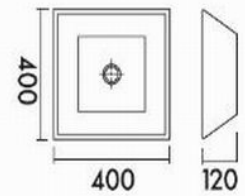

**Ceramic Basin**  
0510-G7-4100

**INTRODUCTION:**

The simple design of the basin on deck set up with our Justime faucet is the necessary in your lavatory space. Ceramic material is easy to clean so it could lighter your cleaning work.

**DESCRIPTION:**

1. Volume: 7L
2. Color: White
3. Material: Porcelain
4. Waste: 1-1/2"

**Certificaion:**

**Fixing Kits:**

- 1.

**AWARD:**