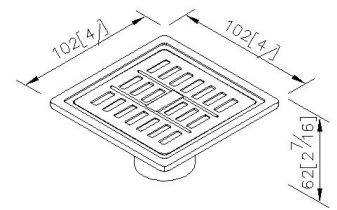

Floor Drain 0305-24-79S1

INTRODUCTION:

In order to meet requirements of the modern customer we designed the Floor Drain which combines functionality and the sense of beauty. The Embedded Floor Drain is a practical product and a piece of interior art at the same time.

DESCRIPTION:

1. Stainless meets SUS304 standard.
2. Premium metal construction for durability.
3. Justime finishes resist corrosion and tarnish.
4. Material of Grid: Stainless Steel SUS304.
5. Drain core could prevent bugs, bad smells, and backflows.