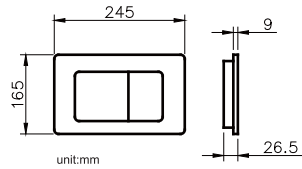

KEY PANEL

JUSTIME