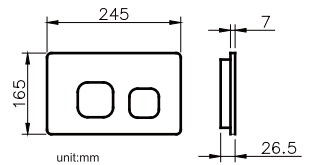

Operating mode : Mechanical

Matching concealed cisterns : 6373-01-8000. 6373-02-8000
6373-03-8000

KEY PANEL

6373-K3-8007

Finish : White (Glass)

Operating mode : Mechanical

Matching concealed cisterns : 6373-01-8000. 6373-02-8000
6373-03-8000