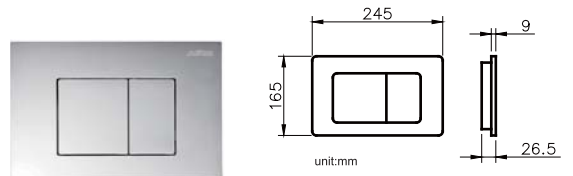

6373-K1-80CP
Finish : Chrome Shine
Operating mode : Mechanical
Matching concealed cisterns : 6373-01-8000. 6373-02-8000
6373-03-8000