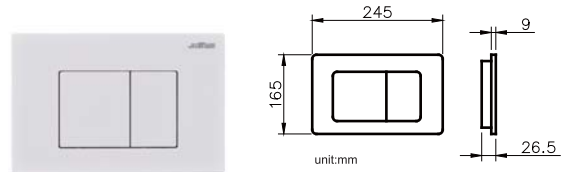

6373-K1-8000
Finish : White
Operating mode : Mechanical
Matching concealed cisterns : 6373-01-8000. 6373-02-8000
6373-03-8000