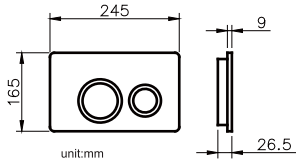

KEY PANEL

JUSTIME

6373-K2-8000

Finish : White

Operating mode : Mechanical

Matching concealed cisterns : 6373-01-8000. 6373-02-8000
6373-03-8000

6373-K2-80CP

Finish : Chrome Shine

Operating mode : Mechanical

Matching concealed cisterns : 6373-01-8000. 6373-02-8000
6373-03-8000

6373-K2-80SD

Finish : Chrome Matte

Operating mode : Mechanical

Matching concealed cisterns : 6373-01-8000. 6373-02-8000
6373-03-8000

6373-K2-80MA

Finish : Black

Operating mode : Mechanical

Matching concealed cisterns : 6373-01-8000. 6373-02-8000
6373-03-8000

KEY PANEL

JUSTIME

6373-K2-80PK

Finish : White

Operating mode : Mechanical

Matching concealed cisterns : 6373-01-8000. 6373-02-8000
6373-03-8000