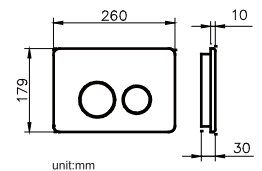

6373-K4-81S1

Finish : Stainless Steel (With Set Screw)

Operating mode : Mechanical

Matching concealed cisterns : 6373-01-8000. 6373-02-8000
6373-03-8000