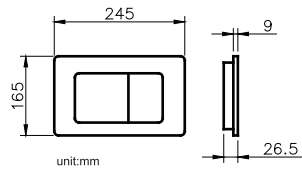

6373-K1-80PK

Finish : Gold (PVD)

Operating mode : Mechanical

Matching concealed cisterns : 6373-01-8000. 6373-02-8000
6373-03-8000