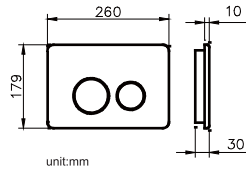

Operating mode : Mechanical

Matching concealed cisterns : 6373-01-8000. 6373-02-8000
6373-03-8000

6373-K4-80KG

Finish : Stainless Steel

Operating mode : Mechanical

Matching concealed cisterns : 6373-01-8000. 6373-02-8000
6373-03-8000