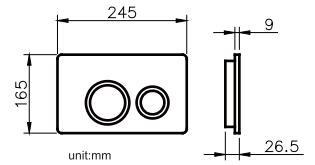

KEY PANEL

JUSTIME

6373-K2-80PK

Finish : White

Operating mode : Mechanical

Matching concealed cisterns : 6373-01-8000. 6373-02-8000
6373-03-8000