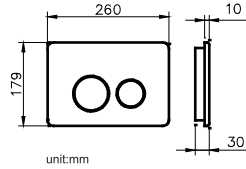

KEY PANEL

JUSTIME