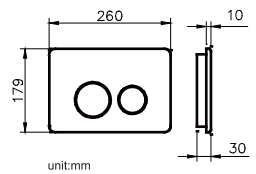

6373-K3-8031

Finish : Black (Glass)

Operating mode : Mechanical

Matching concealed cisterns : 6373-01-8000. 6373-02-8000
6373-03-8000

6373-K4-80S1

Finish : Stainless Steel

Operating mode : Mechanical

Matching concealed cisterns : 6373-01-8000. 6373-02-8000
6373-03-8000