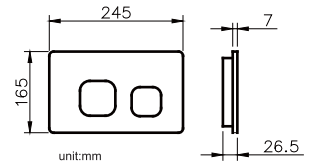

KEY PANEL

6373-K3-8007

Finish : White (Glass)

Operating mode : Mechanical

Matching concealed cisterns : 6373-01-8000. 6373-02-8000
6373-03-8000