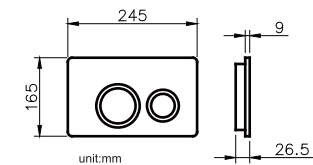

6373-K2-80SD

Finish : Chrome Matte

Operating mode : Mechanical

Matching concealed cisterns : 6373-01-8000. 6373-02-8000
6373-03-8000

6373-K2-80MA

Finish : Black

Operating mode : Mechanical

Matching concealed cisterns : 6373-01-8000. 6373-02-8000
6373-03-8000