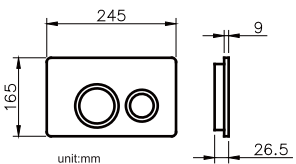

6373-K2-80CP

Finish : Chrome Shine

Operating mode : Mechanical

Matching concealed cisterns : 6373-01-8000. 6373-02-8000
6373-03-8000