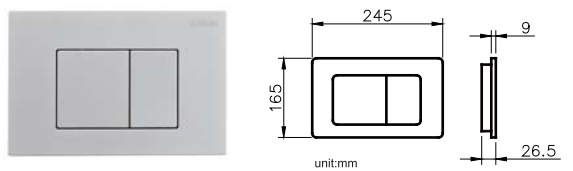

6373-K1-80SD
Finish : Chrome Matte
Operating mode : Mechanical
Matching concealed cisterns : 6373-01-8000. 6373-02-8000
6373-03-8000