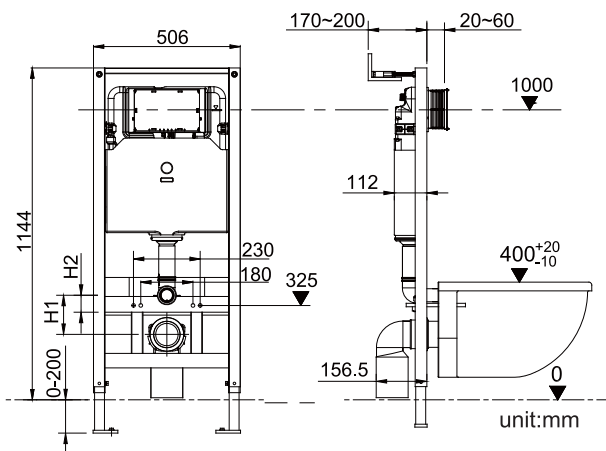

JUSTIME

CONCEALED CISTERN

CONCEALED CISTERN

JUSTIME

6373-01-8000 Concealed Cistern

Installation dimension	LxWxH(mm)	590x(90-110)x(1140-1260)mm
Water volume adjustment	Full flush	4.5L~6L
	Half flush	3L~4.5L
Actuator Size		245x165mm
Front Push		Matching wall-hung toilet

CONCEALED CISTERN

JUSTIME

6373-02-8000 Concealed Cistern		
Installation dimension	LxWxH(mm)	506x(170-200)x(1144-1344)mm
Water volume adjustment	Full flush	4.5L~7L
	Half flush	3L~5L
Actuator Size		245x165mm
Front Push		Matching wall-hung toilet

CONCEALED CISTERN

JUSTIME

6373-03-8000 Concealed Cistern		
Installation dimension	LxWxH(mm)	506x90x(715-990)mm
Water volume adjustment	Full flush	4.5L~6L
	Half flush	3L~4.5L
Actuator Size		245x165mm
Front Push		Matching wall-hung toilet