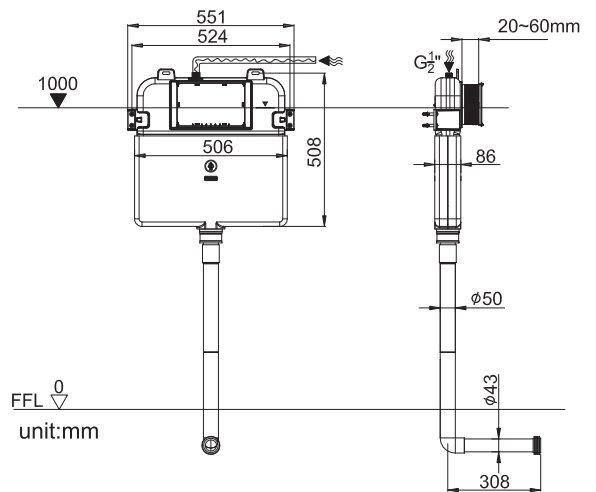

JUSTIME

CONCEALED CISTERN

CONCEALED CISTERN

JUSTIME

6373-01-8000 Concealed Cistern

Installation dimension	LxWxH(mm)	590x(90-110)x(1140-1260)mm
Water volume adjustment	Full flush	4.5L~6L
	Half flush	3L~4.5L
Actuator Size		245x165mm
Front Push		Matching wall-hung toilet

CONCEALED CISTERN

JUSTIME

6373-02-8000 Concealed Cistern		
Installation dimension	LxWxH(mm)	506x(170-200)x(1144-1344)mm
Water volume adjustment	Full flush	4.5L~7L
	Half flush	3L~5L
Actuator Size		245x165mm
Front Push		Matching wall-hung toilet

CONCEALED CISTERN

JUSTIME

6373-03-8000 Concealed Cistern		
Installation dimension	LxWxH(mm)	506x90x(715-990)mm
Water volume adjustment	Full flush	4.5L~6L
	Half flush	3L~4.5L
Actuator Size		245x165mm
Front Push		Matching wall-hung toilet