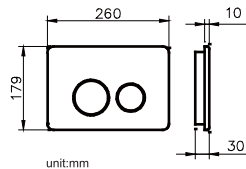

6373-K4-80MA

Finish : Stainless Steel

Operating mode : Mechanical

Matching concealed cisterns : 6373-01-8000. 6373-02-8000
6373-03-8000