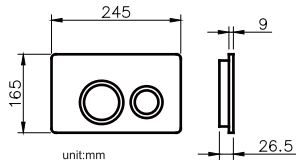

KEY PANEL

JUSTIME

6373-K2-8000

Finish : White

Operating mode : Mechanical

Matching concealed cisterns : 6373-01-8000. 6373-02-8000
6373-03-8000