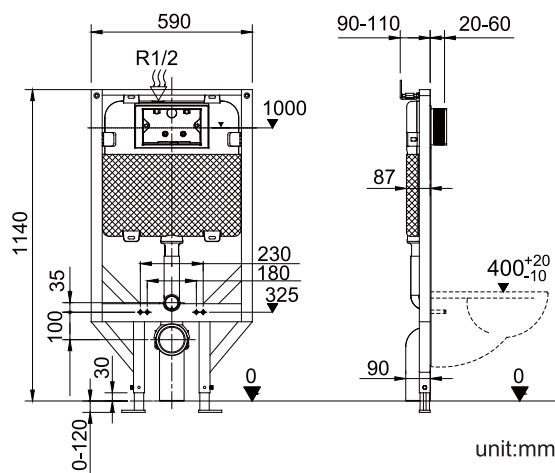

JUSTIME

CONCEALED CISTERN

CONCEALED CISTERN

JUSTIME

6373-01-8000 Concealed Cistern

Installation dimension	LxWxH(mm)	590x(90-110)x(1140-1260)mm
Water volume adjustment	Full flush	4.5L~6L
	Half flush	3L~4.5L
Actuator Size		245x165mm
Front Push		Matching wall-hung toilet

CONCEALED CISTERN

JUSTIME

6373-02-8000 Concealed Cistern		
Installation dimension	LxWxH(mm)	506x(170-200)x(1144-1344)mm
Water volume adjustment	Full flush	4.5L~7L
	Half flush	3L~5L
Actuator Size		245x165mm
Front Push		Matching wall-hung toilet

CONCEALED CISTERN

JUSTIME

6373-03-8000 Concealed Cistern		
Installation dimension	LxWxH(mm)	506x90x(715-990)mm
Water volume adjustment	Full flush	4.5L~6L
	Half flush	3L~4.5L
Actuator Size		245x165mm
Front Push		Matching wall-hung toilet