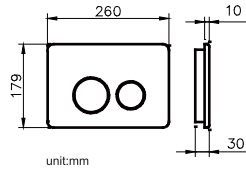

6373-K4-80AB

Finish : Stainless Steel

Operating mode : Mechanical

Matching concealed cisterns : 6373-01-8000. 6373-02-8000
6373-03-8000