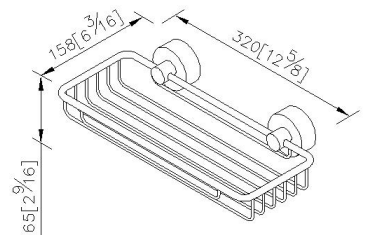

### DESCRIPTION:

- 1.Brass forging mounting base meets JIS 3771 standard.
- 2.Justime finishes resist corrosion and tarnish.
- 3.Chrome plated finish meets the standard of ASTM-SC2.
- 4.Brass basket dimension 320\*126\*43mm.
- 5.Correctly installed product loading is 5 Kgf.
- 6.Coordinates with other products in 6910 collection.