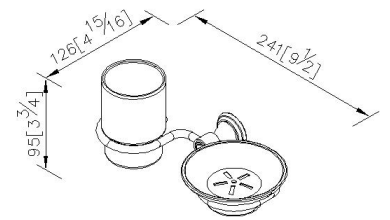

Tumble Holder And Soap Dish

6865-23-80CP

INTRODUCTION:

Glass material goes well with chrome plated holders, reduce metallics of interior design while maintaining its structure reliability. Combining tumble holder with soap dish holder as one multifunctional bracket, it makes a perfect use of limited bathing space, providing environmental aesthetics. The soap dish with special inner surface would prevent soaps from slipping out or sticking on the dish.

DESCRIPTION:

- 1.Transparent glass tumbler.
- 2.A tumbler has a capacity of 180ml.
- 3.Transparent glass soap dish.
- 4.Brass meets JIS 3604 standard.
- 5.Premium metal construction for durability.
- 6.Justime finishes resist corrosion and tarnish.
- 7.Finish meets the standard of ASTM-SC2.
- 8.Correctly installed product's loading is 2 kgf.
- 9.Coordinates with other products in Sofia Collection.

unit: mm[inch]

Certification:

Fixing Kits:

- SUS 304 Stainless Steel Screws*2
- Hex Key 1/8"*1
- Plastic Anchors*2
- Material of Wall Mount Bracket: Copper JIS3771*1

AWARD: