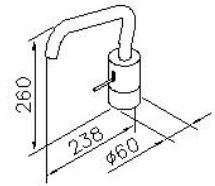

### DESCRIPTION:

1. Spout can be rotated for 360° for different needs. Swiveling spout has passed up to 50,000 turns test.
2. With the special internal structure and cylindrical outlook, these designs can reduce the filth and complex lines.
3. Concealed aerator flow restrictor (2.2 GPM max.).
4. Stainless steel braided hose with M10 x 1.0mm (Male thread connect to faucet body) and 1/2"-14NPSM (Female thread connect to water supply system).
5. Ceramic valve with CERAMTEC ceramic disc / (Germany)
6. Brass with Chrome plated meets ASTM-SC2 standard.
7. Spout material meets JIS C2700 Standard.
8. Faucet body material meets JIS 3771 Standard.