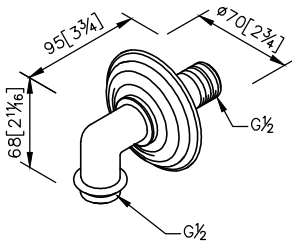

Supply Elbow
6703-AD-80CP

1. Brass of forging body meets JIS 3771 standard.
2. Premium metal construction for durability.
3. Justime finishes resist corrosion and tarnish.
4. Finish meets the standard of ASTM-SC2.
5. Thread: G 1/2.
6. Coordinates with other products in Classik collection.

unit: mm[inch]