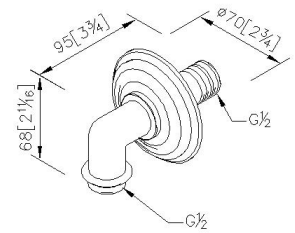

## Supply Elbow 6703-AD-80CP

### DESCRIPTION:

- 1.Brass of forging body meets JIS 3771 standard.
- 2.Premium metal construction for durability.
- 3.Justime finishes resist corrosion and tarnish.
- 4.Finish meets the standard of ASTM-SC2.
- 5.Thread: G 1/2.
- 6.Coordinates with other products in Classik collection.