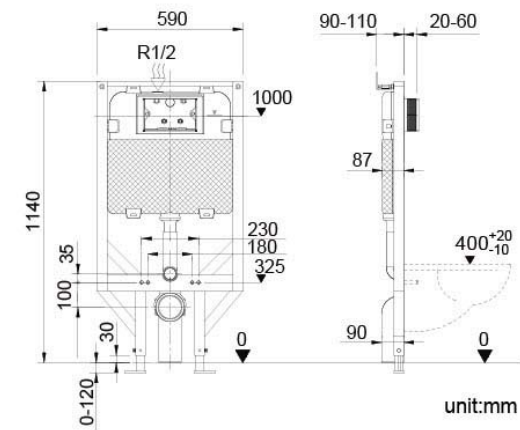

## CONCEALED CISTERN

CONCEALED CISTERN

JUSTIME

unit:mm

### 6373-01-8000 Concealed Cistern

Installation dimension	LxWxH(mm)	590x(90-110)x(1140-1260)mm
Water volume adjustment	Full flush	4.5L~6L
	Half flush	3L~4.5L
Actuator Size		245x165mm
Front Push		Matching wall-hung toilet

# CONCEALED CISTERN

JUSTIME

6373-02-8000 Concealed Cistern		
Installation dimension	LxWxH(mm)	506x(170-200)x(1144-1344)mm
Water volume adjustment	Full flush	4.5L~7L
	Half flush	3L~5L
Actuator Size		245x165mm
Front Push		Matching wall-hung toilet

# CONCEALED CISTERN

JUSTIME

6373-03-8000 Concealed Cistern		
Installation dimension	LxWxH(mm)	506x90x(715-990)mm
Water volume adjustment	Full flush	4.5L~6L
	Half flush	3L~4.5L
Actuator Size		245x165mm
Front Push		Matching wall-hung toilet