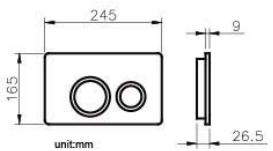

6373-K2-80SD

Finish : Chrome Matte

Operating mode : Mechanical

Matching concealed cisterns : 6373-01-8000. 6373-02-8000
6373-03-8000