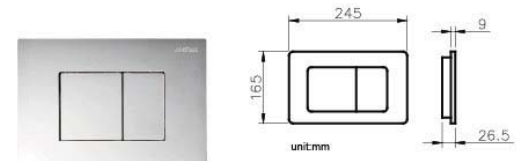

6373-K1-80CP

Finish : Chrome Shine

Operating mode : Mechanical

Matching concealed cisterns : 6373-01-8000. 6373-02-8000
6373-03-8000