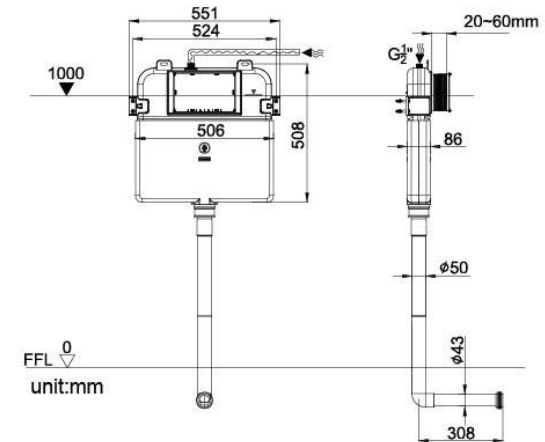

### 6373-01-8000 Concealed Cistern

Installation dimension	LxWxH(mm)	590x(90-110)x(1140-1260)mm
Water volume adjustment	Full flush	4.5L~6L
	Half flush	3L~4.5L
Actuator Size		245x165mm
Front Push		Matching wall-hung toilet

# CONCEALED CISTERN

JUSTIME

6373-02-8000 Concealed Cistern		
Installation dimension	LxWxH(mm)	506x(170-200)x(1144-1344)mm
Water volume adjustment	Full flush	4.5L~7L
	Half flush	3L~5L
Actuator Size		245x165mm
Front Push		Matching wall-hung toilet

# CONCEALED CISTERN

JUSTIME

6373-03-8000 Concealed Cistern		
Installation dimension	LxWxH(mm)	506x90x(715-990)mm
Water volume adjustment	Full flush	4.5L~6L
	Half flush	3L~4.5L
Actuator Size		245x165mm
Front Push		Matching wall-hung toilet