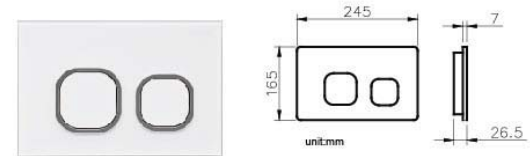

KEY PANEL

JUSTIME

6373-K3-8007
Finish : White (Glass)
Operating mode : Mechanical
Matching concealed cisterns : 6373-01-8000. 6373-02-8000
6373-03-8000