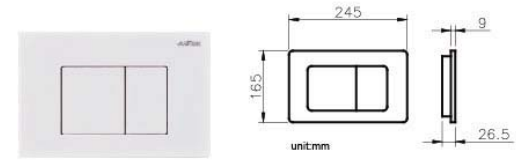

KEY PANEL

JUSTIME

6373-K1-8000

Finish : White

Operating mode : Mechanical

Matching concealed cisterns : 6373-01-8000. 6373-02-8000
6373-03-8000