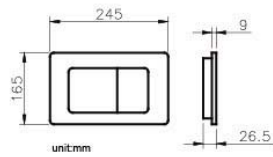

6373-K1-80PK

Finish : Gold (PVD)

Operating mode : Mechanical

Matching concealed cisterns : 6373-01-8000. 6373-02-8000
6373-03-8000

6373-K1-80SK

Finish : Champagne (PVD)

Operating mode : Mechanical

Matching concealed cisterns : 6373-01-8000. 6373-02-8000
6373-03-8000