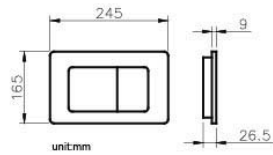

6373-K1-80PK

Finish : Gold (PVD)

Operating mode : Mechanical

Matching concealed cisterns : 6373-01-8000. 6373-02-8000
6373-03-8000

6373-K1-80SK

Finish : Champagne (PVD)

Operating mode : Mechanical

Matching concealed cisterns : 6373-01-8000. 6373-02-8000
6373-03-8000