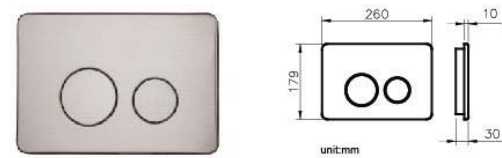

6373-K4-81S1
Finish : Stainless Steel (With Set Screw)
Operating mode : Mechanical
Matching concealed cisterns : 6373-01-8000. 6373-02-8000
6373-03-8000