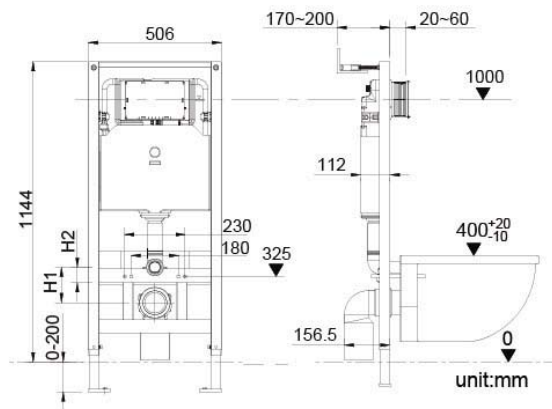

## CONCEALED CISTERN

CONCEALED CISTERN

JUSTIME

unit:mm

### 6373-01-8000 Concealed Cistern

Installation dimension	LxWxH(mm)	590x(90-110)x(1140-1260)mm
Water volume adjustment	Full flush	4.5L~6L
	Half flush	3L~4.5L
Actuator Size		245x165mm
Front Push		Matching wall-hung toilet

# CONCEALED CISTERN

JUSTIME

6373-02-8000 Concealed Cistern		
Installation dimension	LxWxH(mm)	506x(170-200)x(1144-1344)mm
Water volume adjustment	Full flush	4.5L~7L
	Half flush	3L~5L
Actuator Size		245x165mm
Front Push		Matching wall-hung toilet

# CONCEALED CISTERN

JUSTIME

6373-03-8000 Concealed Cistern		
Installation dimension	LxWxH(mm)	506x90x(715-990)mm
Water volume adjustment	Full flush	4.5L~6L
	Half flush	3L~4.5L
Actuator Size		245x165mm
Front Push		Matching wall-hung toilet