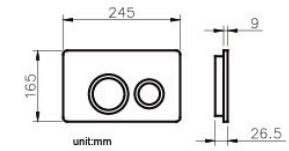

6373-K2-80PK

Finish : White

Operating mode : Mechanical

Matching concealed cisterns : 6373-01-8000. 6373-02-8000
6373-03-8000