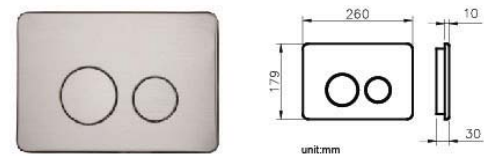

KEY PANEL

JUSTIME

**6373-K3-8007**  
 Finish : White (Glass)  
 Operating mode : Mechanical  
 Matching concealed cisterns : 6373-01-8000. 6373-02-8000  
 6373-03-8000

**6373-K3-8031**  
 Finish : Black (Glass)  
 Operating mode : Mechanical  
 Matching concealed cisterns : 6373-01-8000. 6373-02-8000  
 6373-03-8000