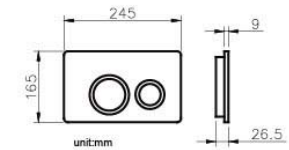

6373-K2-80MA

Finish : Black

Operating mode : Mechanical

Matching concealed cisterns : 6373-01-8000. 6373-02-8000
6373-03-8000