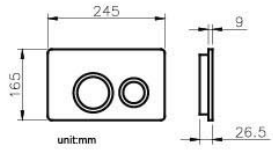

6373-K2-80CP

Finish : Chrome Shine

Operating mode : Mechanical

Matching concealed cisterns : 6373-01-8000. 6373-02-8000
6373-03-8000